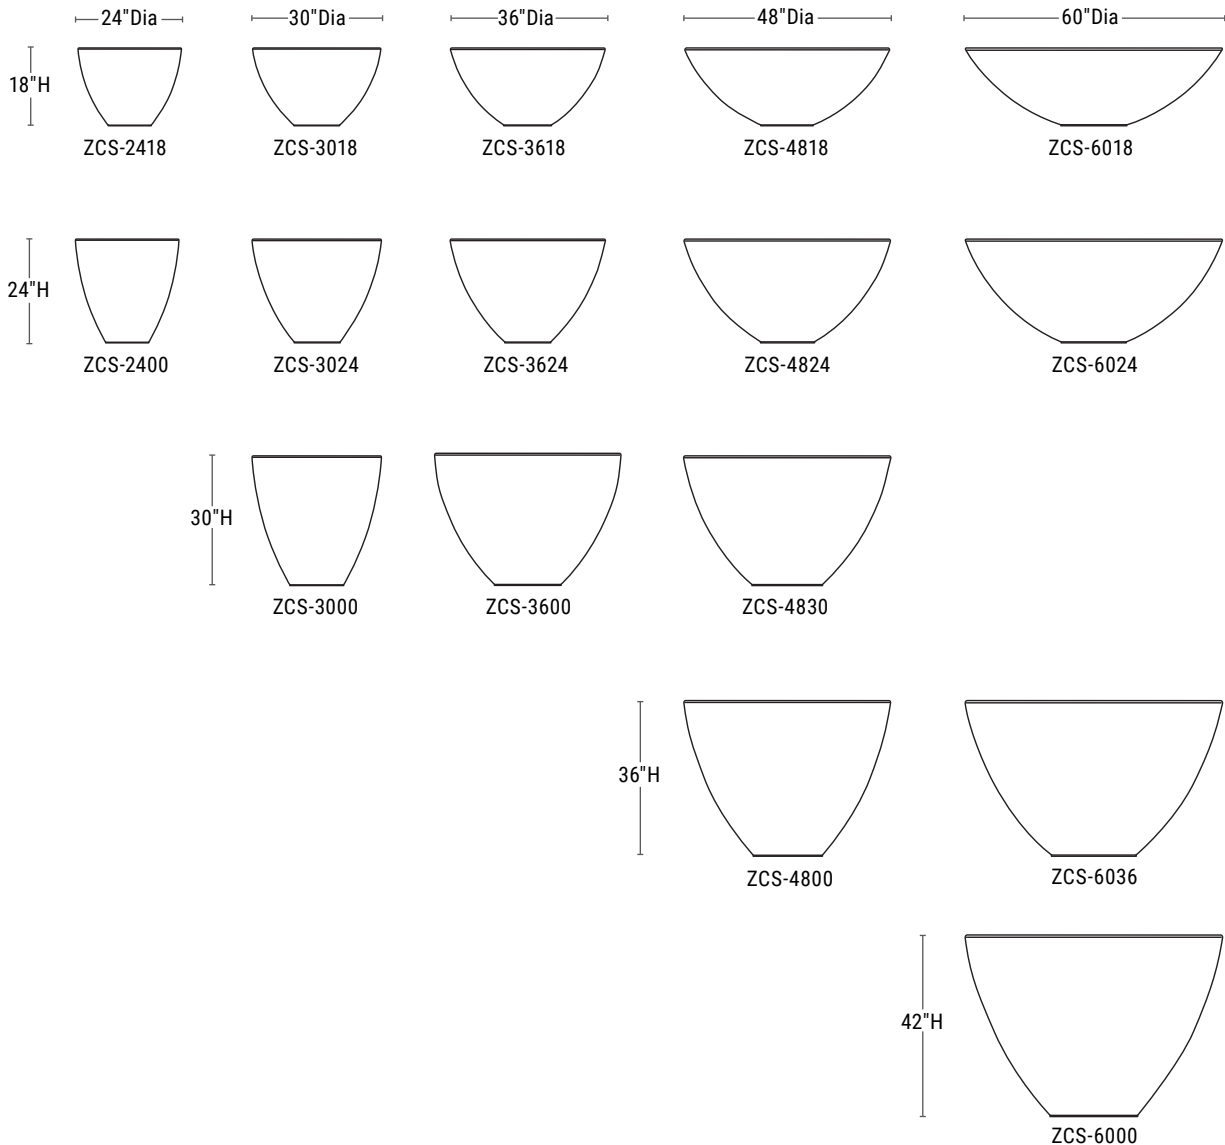

Zena Collection

Zena has a pronounced, highly tapered design; its lightweight GFRC concrete is durable for high traffic locations yet light enough to be moved. With a wide rim and a narrow waist, these planters can be used as focal points and add a sleek style to urban areas.

Zena Collection, GFRC

- Lightweight GFRC concrete planters designed to be durable despite low weight
- Coordinates with our self-watering container irrigation products
- Drain holes standard
- Round planter sizes from 24" to 60"

PRODUCT	SHAPE	DIA.	HEIGHT	BASE SIZE	WEIGHT (LBS.)	VOLUME (CUBIC FT.)	INTERIOR TOP	IRRIGATION
ZCS-2418	Round	24" dia	18"	10"	55	1	20" dia	CWC-1500
ZCS-2400	Round	24" dia	24"	10"	70	2	20" dia	CWC-1600
ZCS-3018	Round	30" dia	18"	11"	60	2	26" dia	CWM-1114-MS
ZCS-3024	Round	30" dia	24"	11"	80	3	26" dia	CWM-1714-MS
ZCS-3000	Round	30" dia	30"	13"	10	4	26" dia	CWC-2100/CWM-1120-2k
ZCS-3618	Round	36" dia	18"	11"	70	3	32" dia	CWM-1114-MS
ZCS-3624	Round	36" dia	24"	11"	90	4	32" dia	CWM-1114-2k
ZCS-3600	Round	36" dia	30"	14"	115	6	32" dia	CWM-1720-MS/CWM-1714-2k
ZCS-4818	Round	48" dia	18"	13"	95	5	44" dia	CWM-1114-2k
ZCS-4824	Round	48" dia	24"	13"	120	7	44" dia	CWM-1714-2k
ZCS-4830	Round	48" dia	30"	17"	150	11	44" dia	CWM-1720-2k
ZCS-4800	Round	48" dia	36"	17"	175	13	44" dia	CWM-1720-2k
ZCS-6018	Round	60" dia	18"	16"	130	9	56" dia	CWM-1714-2k
ZCS-6024	Round	60" dia	24"	16"	155	12	56" dia	CWM-1714-3k
ZCS-6036	Round	60" dia	36"	16"	215	22	56" dia	CWM-1720-3k
ZCS-6000	Round	60" dia	42"	21"	240	26	56" dia	CWM-1720-3k