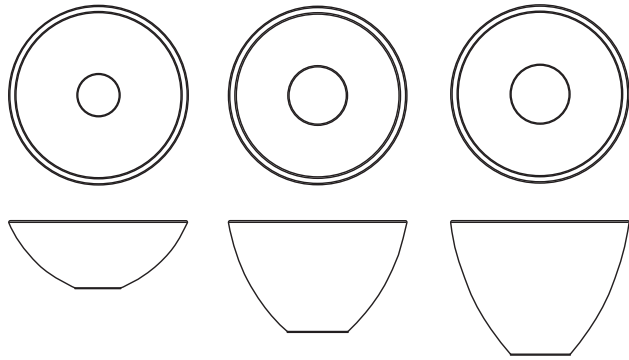

Zena Collection

Zena has a pronounced, highly tapered design; its lightweight GFRC concrete is durable for high traffic locations yet light enough to be moved. With a wide rim and a narrow waist, these planters can be used as focal points and add a sleek style to urban areas.

Zena Collection, GFRC

- Lightweight GFRC concrete planters designed to be durable despite low weight
- Coordinates with our self-watering container irrigation products
- Drain holes standard
- Round planter sizes from 24" to 60"

PRODUCT	SHAPE	DIA.	HEIGHT	BASE SIZE	WEIGHT (LBS.)	VOLUME (CUBIC FT.)	INTERIOR TOP	IRRIGATION
ZCS-2418	Round	24" dia	18"	10"	55	1	20" dia	CWC-1500
ZCS-2400	Round	24" dia	24"	10"	70	2	20" dia	CWC-1600
ZCS-3018	Round	30" dia	18"	11"	60	2	26" dia	CWM-1114-MS
ZCS-3024	Round	30" dia	24"	11"	80	3	26" dia	CWM-1714-MS
ZCS-3000	Round	30" dia	30"	13"	10	4	26" dia	CWC-2100/CWM-1120-2k
ZCS-3618	Round	36" dia	18"	11"	70	3	32" dia	CWM-1114-MS
ZCS-3624	Round	36" dia	24"	11"	90	4	32" dia	CWM-1114-2k
ZCS-3600	Round	36" dia	30"	14"	115	6	32" dia	CWM-1720-MS/CWM-1714-2k
ZCS-4818	Round	48" dia	18"	13"	95	5	44" dia	CWM-1114-2k
ZCS-4824	Round	48" dia	24"	13"	120	7	44" dia	CWM-1714-2k
ZCS-4830	Round	48" dia	30"	17"	150	11	44" dia	CWM-1720-2k
ZCS-4800	Round	48" dia	36"	17"	175	13	44" dia	CWM-1720-2k
ZCS-6018	Round	60" dia	18"	16"	130	9	56" dia	CWM-1714-2k
ZCS-6024	Round	60" dia	24"	16"	155	12	56" dia	CWM-1714-3k
ZCS-6036	Round	60" dia	36"	16"	215	22	56" dia	CWM-1720-3k
ZCS-6000	Round	60" dia	42"	21"	240	26	56" dia	CWM-1720-3k